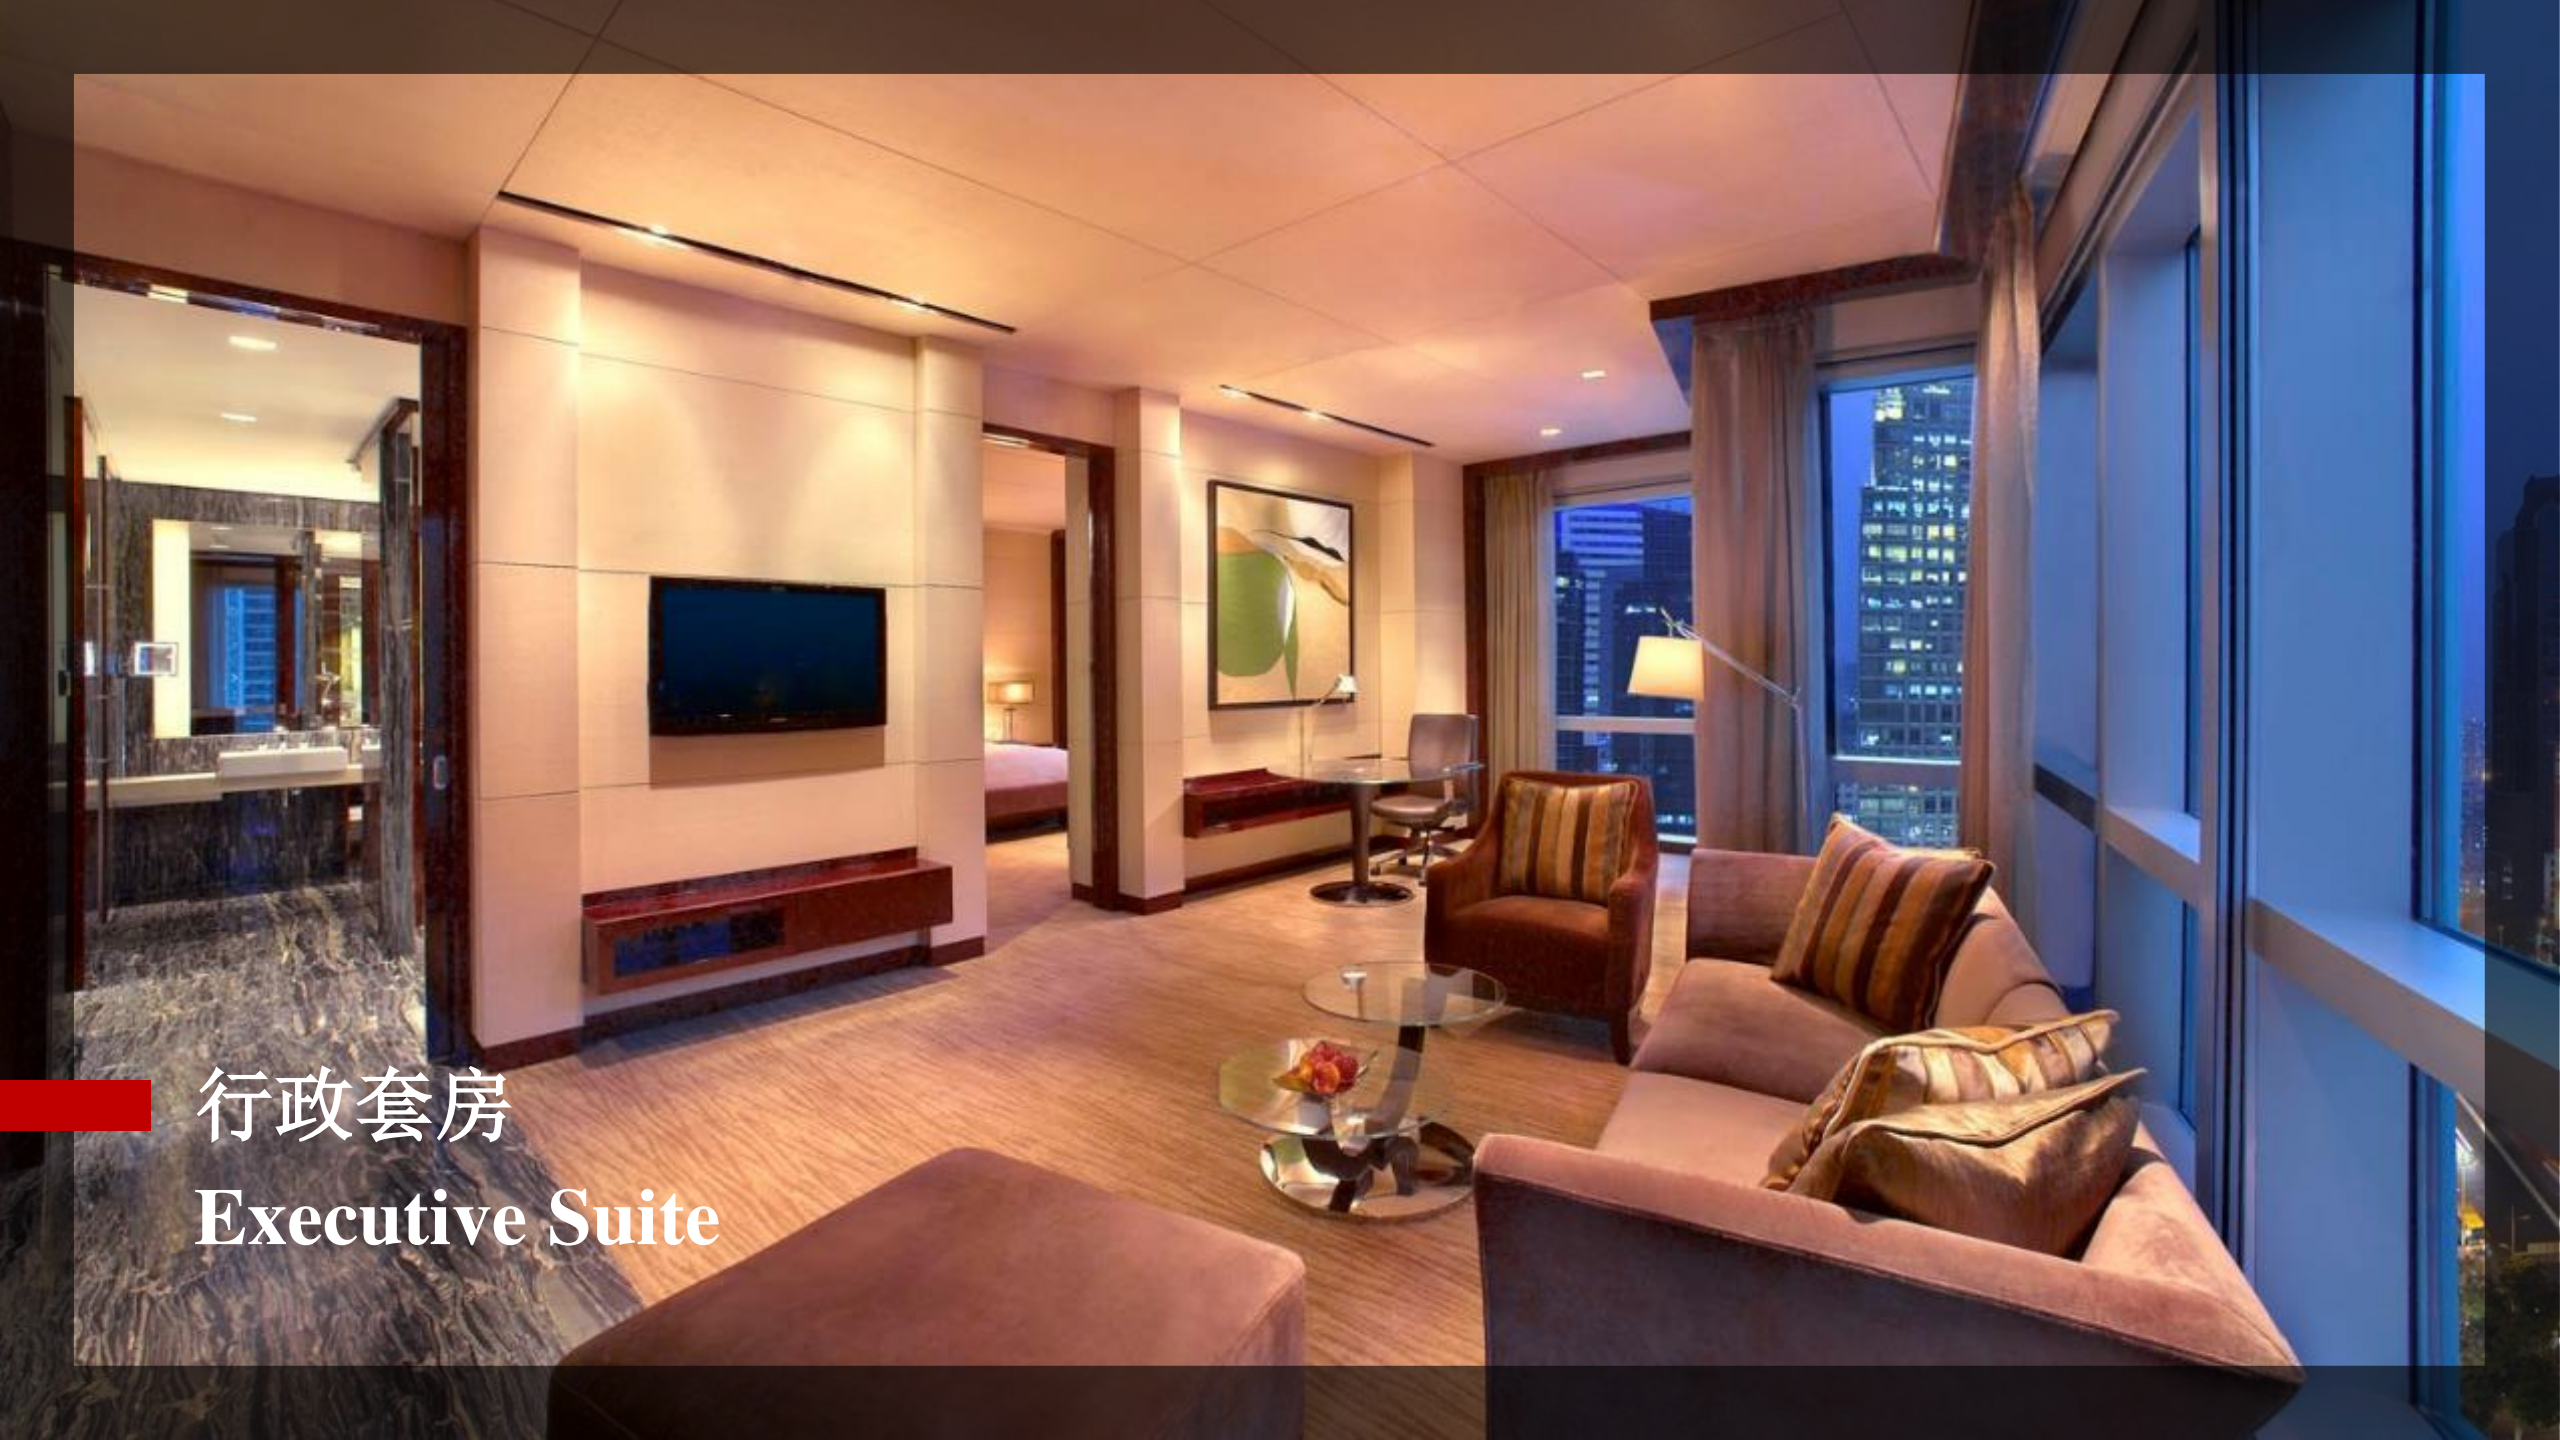

Operation Period

周二至周四 (Tue - Thu) 5:00 PM – 1:00 AM

周五至周六 (Fri - Sat) 5:00 PM – 1:00 AM

客房 Accommodation

深圳君悦酒店拥有471间宽敞雅致的客房，52间套房和35间酒店式公寓。透过客房落地玻璃窗可眺览香港葱翠的山景和深圳繁盛的都市美景。

Grand Hyatt Shenzhen features 471 spacious rooms including 52 suites and 35 apartments, all with floor-to-ceiling picture windows to best capture panoramic views of Shenzhen or the breathtaking Hong Kong mountains.

君悦客房
Grand Room

豪华客房
Deluxe Room

A modern hotel suite featuring a living area with a pink sofa, a red armchair, and a glass coffee table. A large window offers a view of a city skyline at dusk. The bedroom area is visible through an open doorway, showing a bed with white linens and a lamp. The room has a warm, contemporary aesthetic with wood accents and a light-colored wall.

君悦套房
Grand Suite

行政套房
Executive Suite

尊尚套房
Premier Suite

行政公寓
Apartment

总统套房
Presidential Suite

主席套房
Chairman Suite

水鄉 Shui Xiang

13间独立套房内提供护肤及水疗护理
13 luxurious spa suites