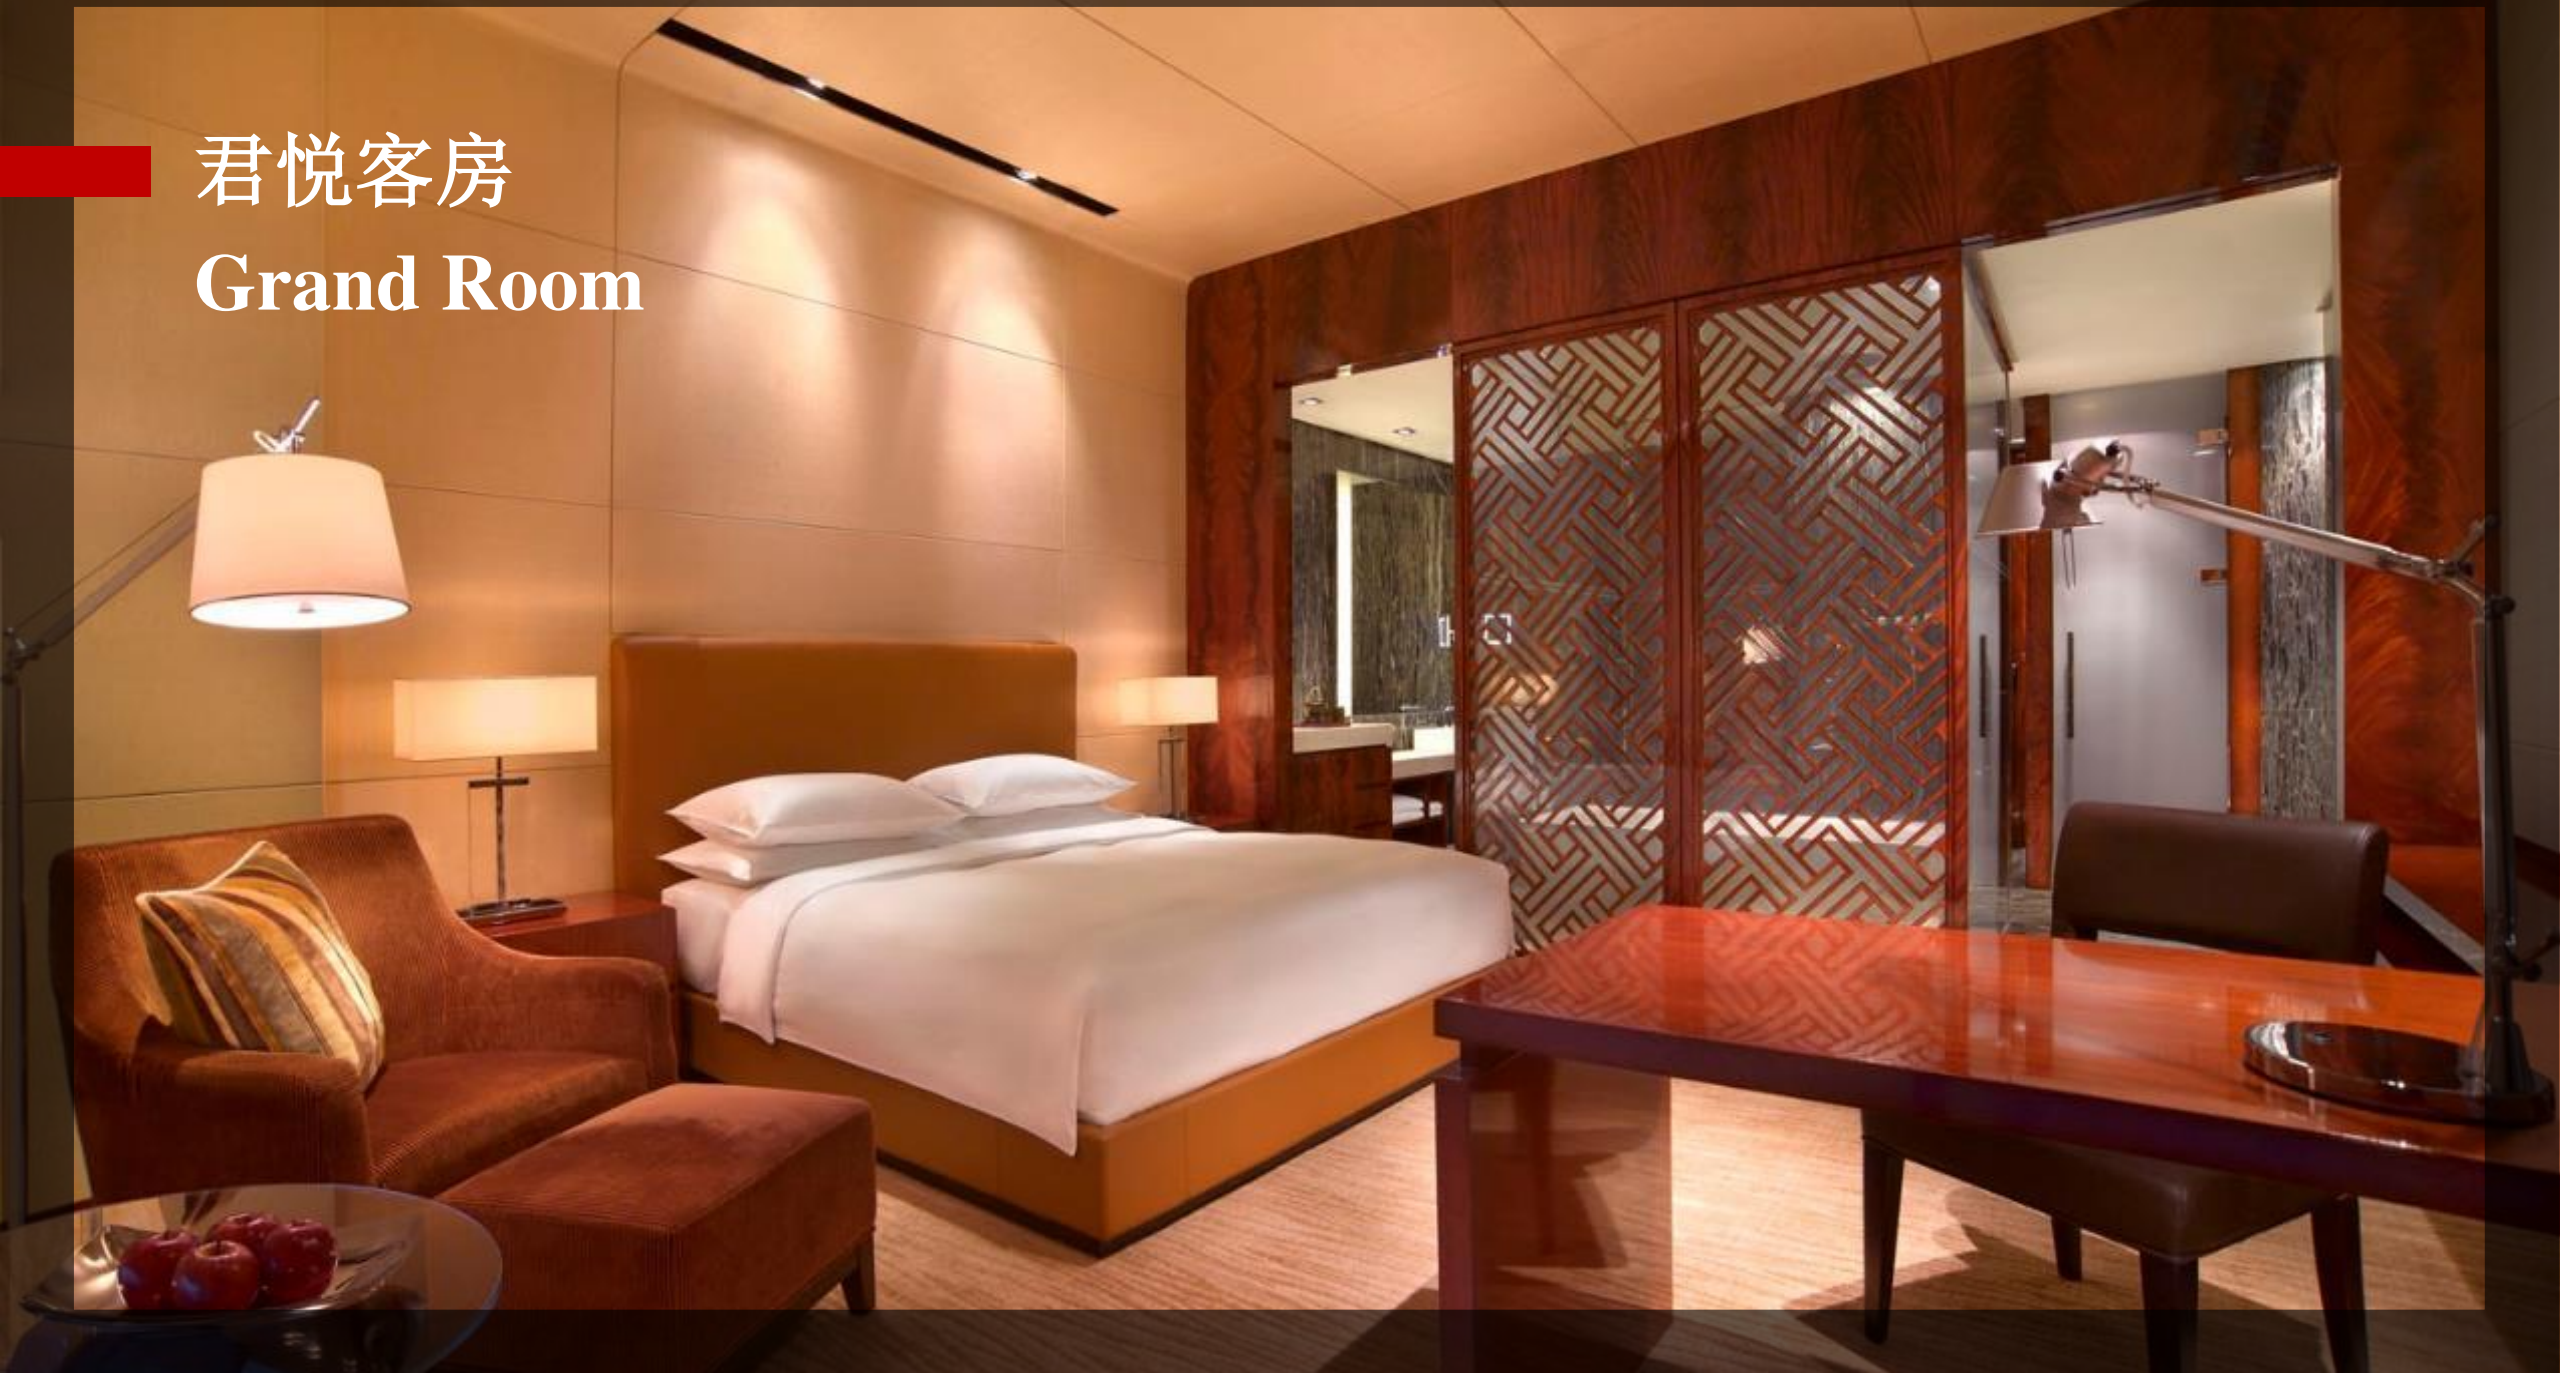

Operation Period

周二至周四 (Tue - Thu) 5:00 PM – 1:00 AM

周五至周六 (Fri - Sat) 5:00 PM – 1:00 AM

客房 Accommodation

深圳君悦酒店拥有471间宽敞雅致的客房，52间套房和35间酒店式公寓。透过客房落地玻璃窗可眺览香港葱翠的山景和深圳繁盛的都市美景。

Grand Hyatt Shenzhen features 471 spacious rooms including 52 suites and 35 apartments, all with floor-to-ceiling picture windows to best capture panoramic views of Shenzhen or the breathtaking Hong Kong mountains.

君悦客房
Grand Room

豪华客房
Deluxe Room

A modern hotel suite featuring a living area with a pink sofa, a red armchair, and a glass coffee table. A large window offers a view of a city skyline at dusk. The bedroom area is visible through an open doorway, showing a bed with white linens and a lamp. The room has a warm, contemporary aesthetic with wood accents and a light-colored wall.